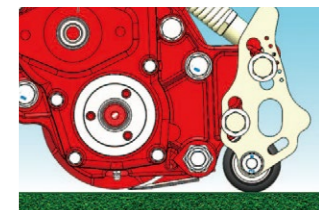

Selectable reel rotation speed

The reel rotation speed can easily be adjusted for optimal cutting based on the condition of the turf.