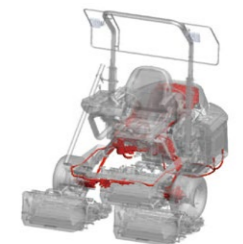

All hydraulic system

The all hydraulic system drives the reels, providing stable reel rotation and powerful cutting performance. It also simplifies maintenance and contributes to cost saving.