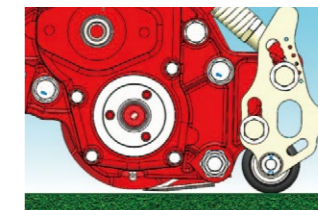

Selectable reel rotation speed

The reel rotation speed can easily be adjusted for optimal cutting based on the condition of the turf.