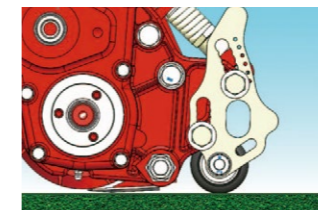

Selectable reel rotation speed

The reel rotation speed can easily be adjusted for optimal cutting based on the condition of the turf.